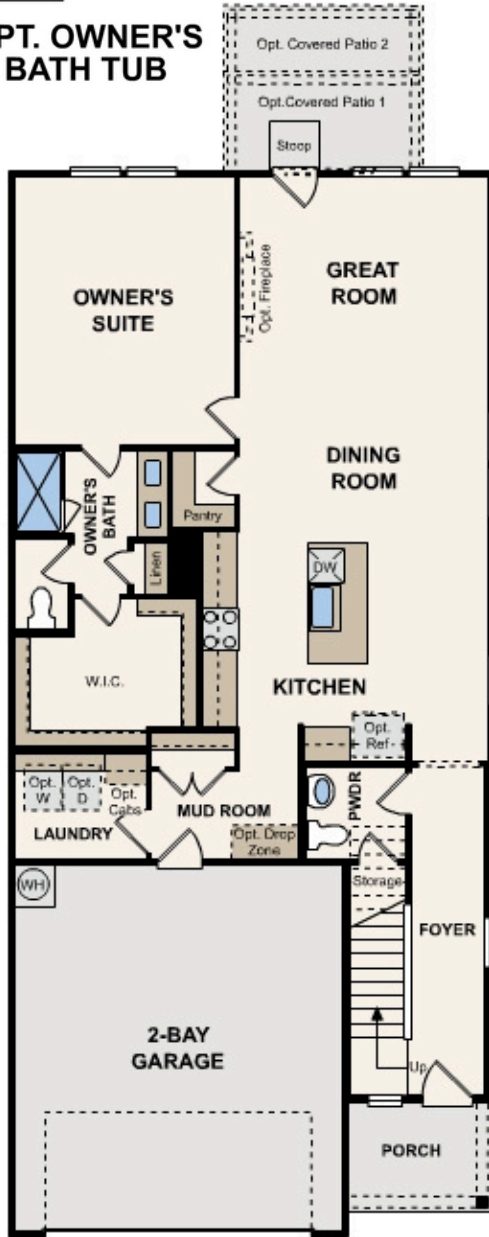

Eastwood at Sonterra

Willow | 2512 | From \$334,990

APPROX. 2,512 SQ. FT. | 2-STORY | 4 BEDS | 2 BATHS | 2-BAY GARAGE

Elevation A

Elevation B

Elevation C

Elevation D

Prices, plans, and terms are effective on the date of publication and subject to change without notice. Square footage/dimensions shown is only an estimate and actual square footage/dimensions will differ. Buyer should rely on his or her own evaluation of usable area. Depictions of homes or other features are artist conceptions. Hardscape, landscape, and other items shown may be decorator suggestions that are not included in the purchase price and availability may vary. ©2026 Century Communities, Inc.

OPT. OWNER'S BATH TUB

Prices, plans, and terms are effective on the date of publication and subject to change without notice. Square footage/dimensions shown is only an estimate and actual square footage/dimensions will differ. Buyer should rely on his or her own evaluation of usable area. Depictions of homes or other features are artist conceptions. Hardscape, landscape, and other items shown may be decorator suggestions that are not included in the purchase price and availability may vary. ©2026 Century Communities, Inc.