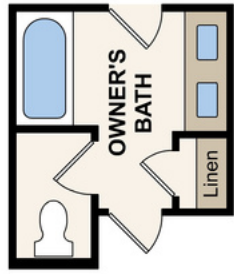

Eastwood at Sonterra

Willow | 2512 | From \$334,990

APPROX. 2,512 SQ. FT. | 2-STORY | 4 BEDS | 2 BATHS | 2-BAY GARAGE

Elevation A

Elevation B

Elevation C

Elevation D

Prices, plans, and terms are effective on the date of publication and subject to change without notice. Square footage/dimensions shown is only an estimate and actual square footage/dimensions will differ. Buyer should rely on his or her own evaluation of usable area. Depictions of homes or other features are artist conceptions. Hardscape, landscape, and other items shown may be decorator suggestions that are not included in the purchase price and availability may vary. ©2026 Century Communities, Inc.

OPT. OWNER'S BATH TUB

Prices, plans, and terms are effective on the date of publication and subject to change without notice. Square footage/dimensions shown is only an estimate and actual square footage/dimensions will differ. Buyer should rely on his or her own evaluation of usable area. Depictions of homes or other features are artist conceptions. Hardscape, landscape, and other items shown may be decorator suggestions that are not included in the purchase price and availability may vary. ©2026 Century Communities, Inc.