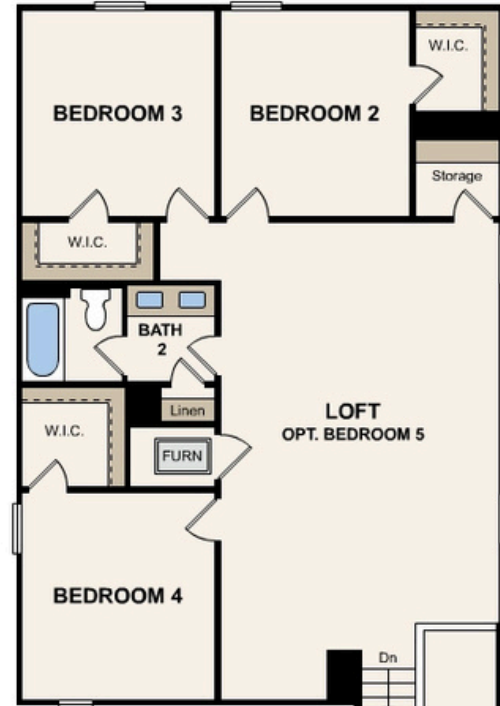

Eastwood at Sonterra

Willow | 2512 | From \$334,990

APPROX. 2,512 SQ. FT. | 2-STORY | 4 BEDS | 2 BATHS | 2-BAY GARAGE

Elevation A

Elevation B

Elevation C

Elevation D

Prices, plans, and terms are effective on the date of publication and subject to change without notice. Square footage/dimensions shown is only an estimate and actual square footage/dimensions will differ. Buyer should rely on his or her own evaluation of usable area. Depictions of homes or other features are artist conceptions. Hardscape, landscape, and other items shown may be decorator suggestions that are not included in the purchase price and availability may vary. ©2026 Century Communities, Inc.

OPT. OWNER'S BATH TUB

Prices, plans, and terms are effective on the date of publication and subject to change without notice. Square footage/dimensions shown is only an estimate and actual square footage/dimensions will differ. Buyer should rely on his or her own evaluation of usable area. Depictions of homes or other features are artist conceptions. Hardscape, landscape, and other items shown may be decorator suggestions that are not included in the purchase price and availability may vary. ©2026 Century Communities, Inc.