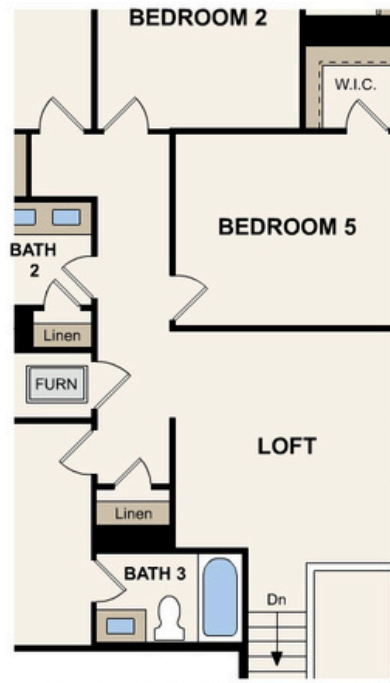

Eastwood at Sonterra

Willow | 2512 | From \$334,990

APPROX. 2,512 SQ. FT. | 2-STORY | 4 BEDS | 2 BATHS | 2-BAY GARAGE

Elevation A

Elevation B

Elevation C

Elevation D

Prices, plans, and terms are effective on the date of publication and subject to change without notice. Square footage/dimensions shown is only an estimate and actual square footage/dimensions will differ. Buyer should rely on his or her own evaluation of usable area. Depictions of homes or other features are artist conceptions. Hardscape, landscape, and other items shown may be decorator suggestions that are not included in the purchase price and availability may vary. ©2026 Century Communities, Inc.

OPT. OWNER'S BATH TUB

Prices, plans, and terms are effective on the date of publication and subject to change without notice. Square footage/dimensions shown is only an estimate and actual square footage/dimensions will differ. Buyer should rely on his or her own evaluation of usable area. Depictions of homes or other features are artist conceptions. Hardscape, landscape, and other items shown may be decorator suggestions that are not included in the purchase price and availability may vary. ©2026 Century Communities, Inc.